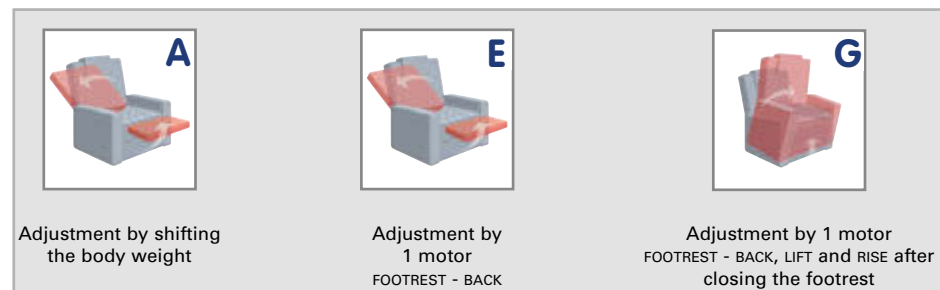

7565

single armchair

7662

W/D/H: 65/67/91

Illustrated in
33 Belvetara tomate

reclining armchair

- seat optionally with castors (version "L") or feet (version "X")
- to match Planopoly Dinner
- not suitable for mohair fabrics
- seat in:

Formasoft
Kaltschaum

Illustrated in 18 Sizilia nacht

- subframe optionally in 43 beech (colour as per the stain colour chart)
- footrest
- version **G** available in two heights / seat heights
- The high version **G** is also available with a 6 cm higher armrest
- version **G** ist child-proof

- seat optionally in: **superlastic soft** **superlastic med** **superlastic plus**